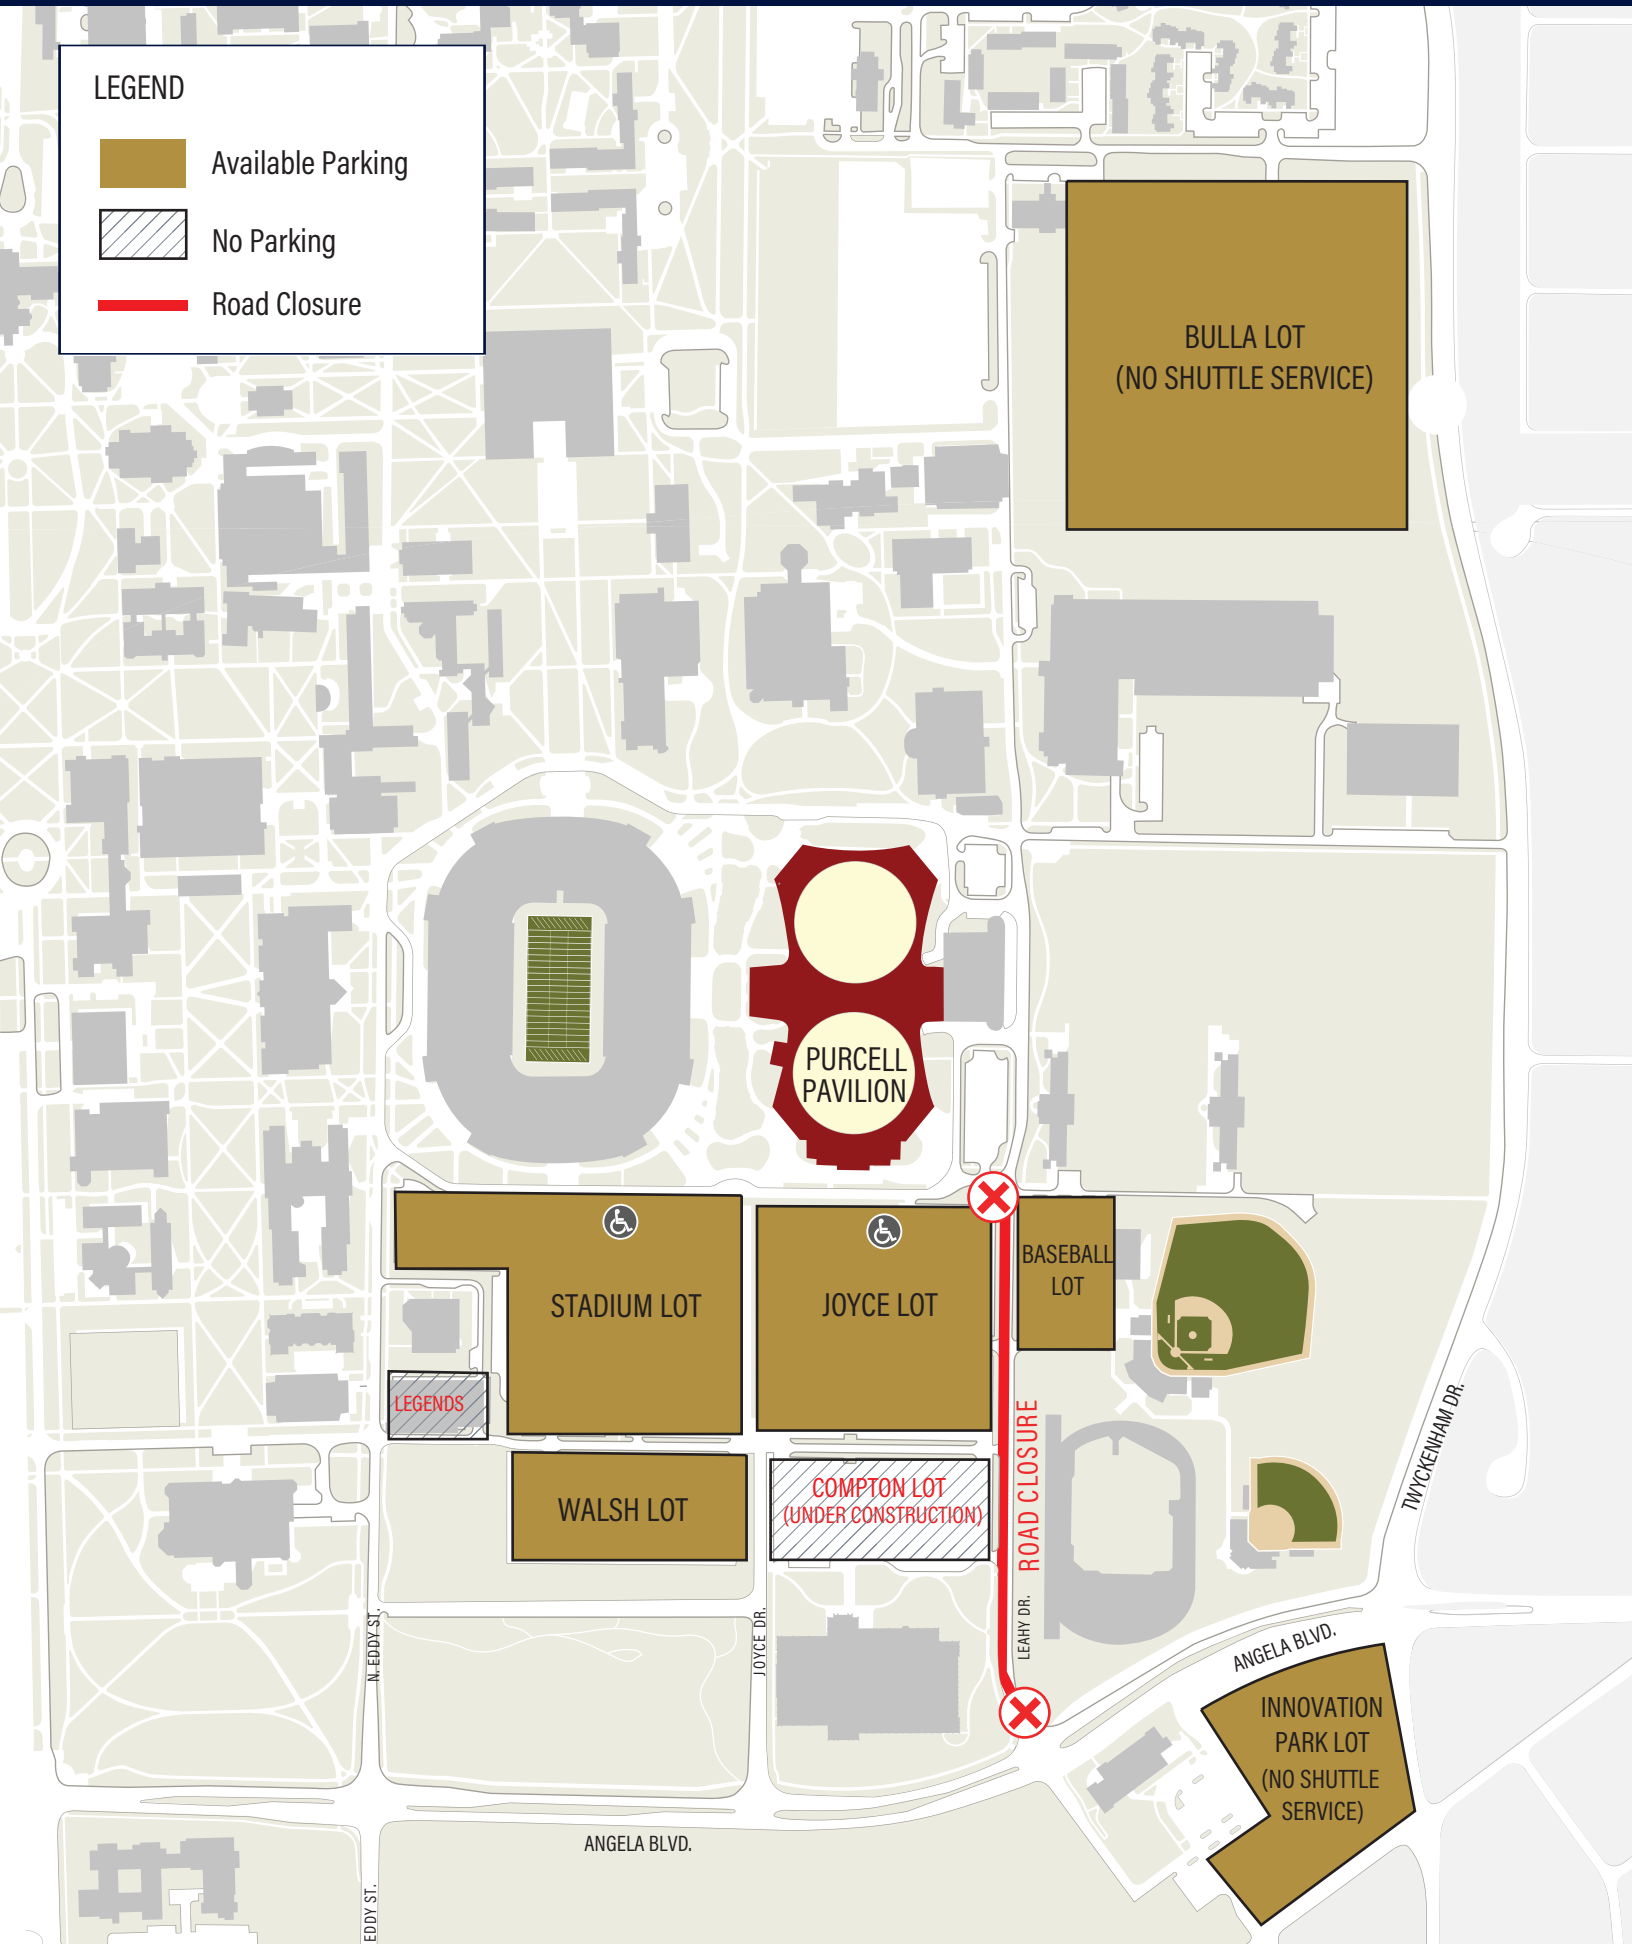

# PARKING MAP

## IUSB Commencement 2024

**LEGEND**

-  Available Parking
-  No Parking
-  Road Closure

**BULLA LOT**  
(NO SHUTTLE SERVICE)

**PURCELL PAVILION**

**STADIUM LOT**

**JOYCE LOT**

**BASEBALL LOT**

**LEGENDS**

**WALSH LOT**

**COMPTON LOT**  
(UNDER CONSTRUCTION)

**ROAD CLOSURE**

**INNOVATION PARK LOT**  
(NO SHUTTLE SERVICE)

N. EDDY ST.

EDDY ST.

JOYCE DR.

LEAMY DR.

TWYCKENHAM DR.

ANGELA BLVD.

ANGELA BLVD.